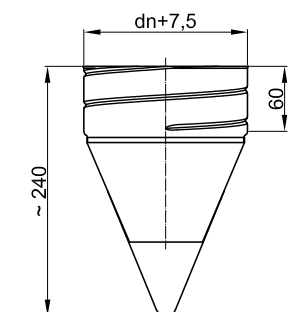

Art.No.Code	dn
CEN20-120	120
CEN20-150	150
CEN20-180	180
CEN20-200	200