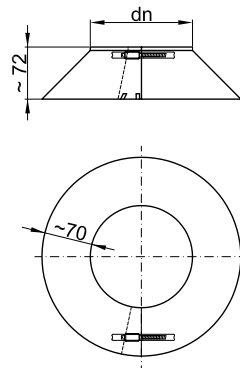

Art.No.Code	dn
CEN03-120	120
CEN03-150	150
CEN03-180	180
CEN03-200	200